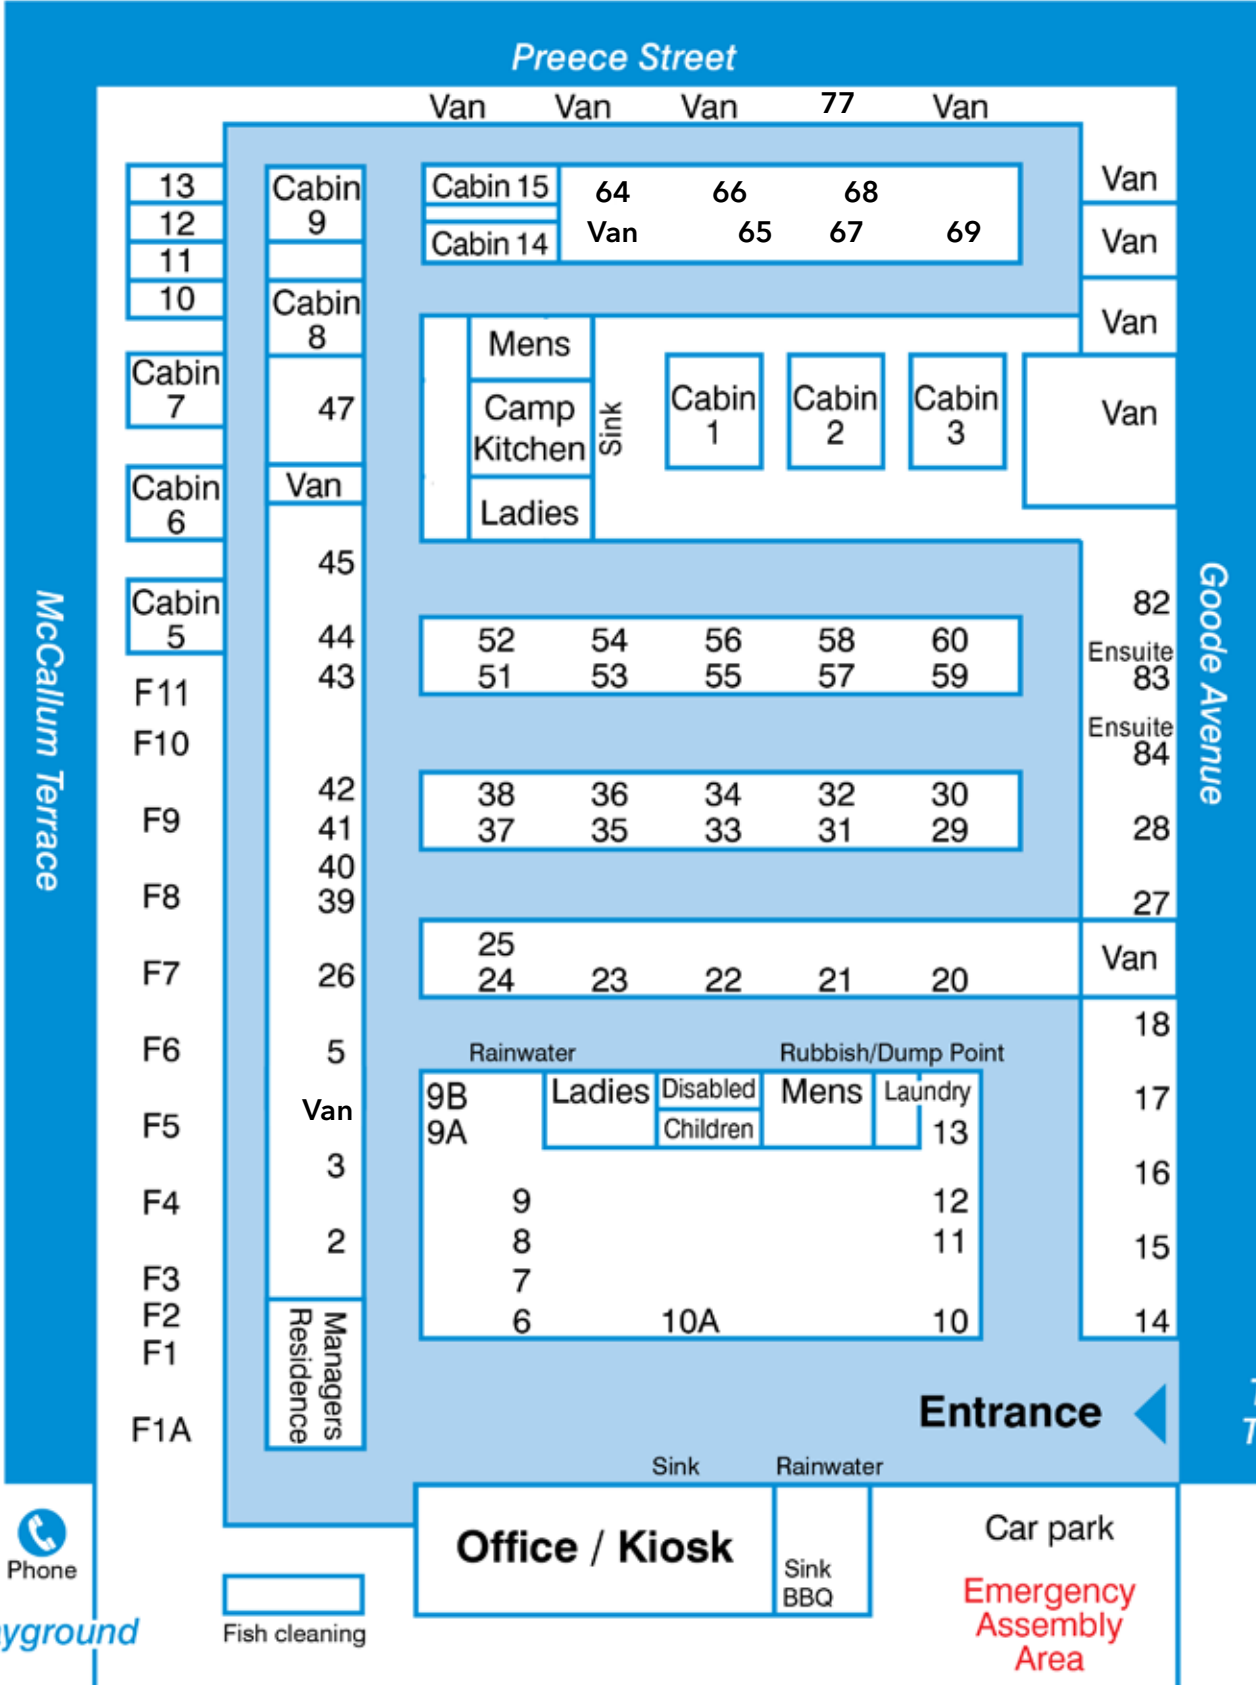

Playground

Beach Front